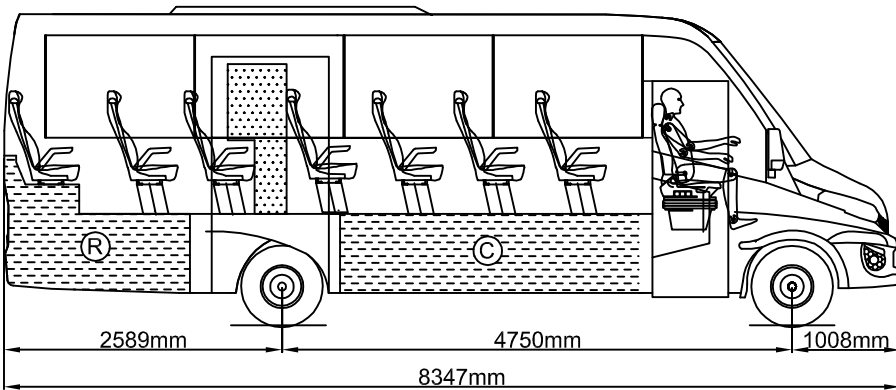

www.indbus.eu

Máximo L Mixt

with rear emergency door
Iveco Daily

Seats 31+1+1

LUGGAGE COMPARTMENTS:

- © central:
 - left: 0.7 m³
 - right: 1 m³
- ® rear: 2.8 m³
- Total: 4.5 m³