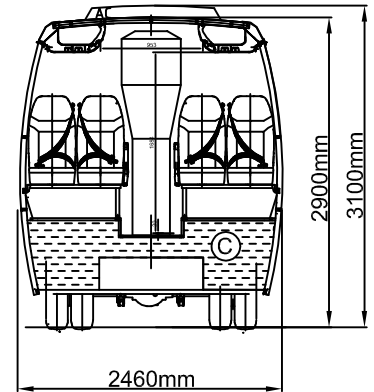

www.indbus.eu

Máximo L Mixt

with rear emergency door
Iveco Daily

Seats 31+1+1

LUGGAGE COMPARTMENTS:

- © central:
 - left: 0.7 m³
 - right: 1 m³
- ® rear: 2.8 m³
- Total: 4.5 m³