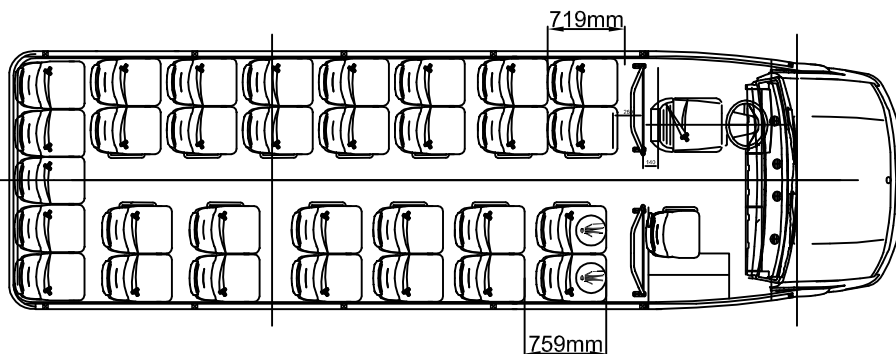

www.indbus.eu

Máximo L Mixt

with rear emergency door
Iveco Daily

Seats 31+1+1

LUGGAGE COMPARTMENTS:

- © central:
 - left: 0.7 m³
 - right: 1 m³
- ® rear: 2.8 m³
- Total: 4.5 m³