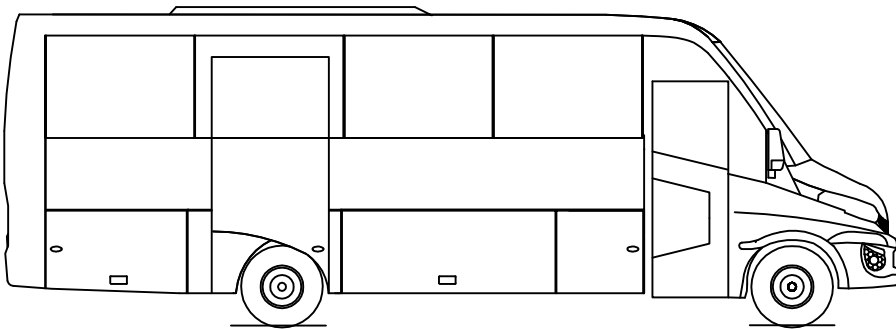

www.indbus.eu

Máximo L Mixt

with rear emergency door
Iveco Daily

Seats 31+1+1

LUGGAGE COMPARTMENTS:

- © central:
 - left: 0.7 m³
 - right: 1 m³
- ® rear: 2.8 m³
- Total: 4.5 m³