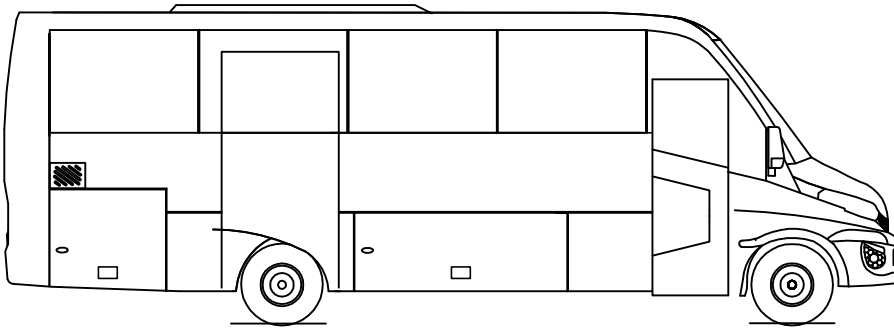

www.indbus.eu

Máximo L Touristic

with rear emergency door
Iveco Daily

Seats 29+1+1

LUGGAGE COMPARTMENTS:

- © central:
 - left: 0.7 m³
 - right: 1 m³
- ® rear: 3.8 m³
- Total: 5.5 m³