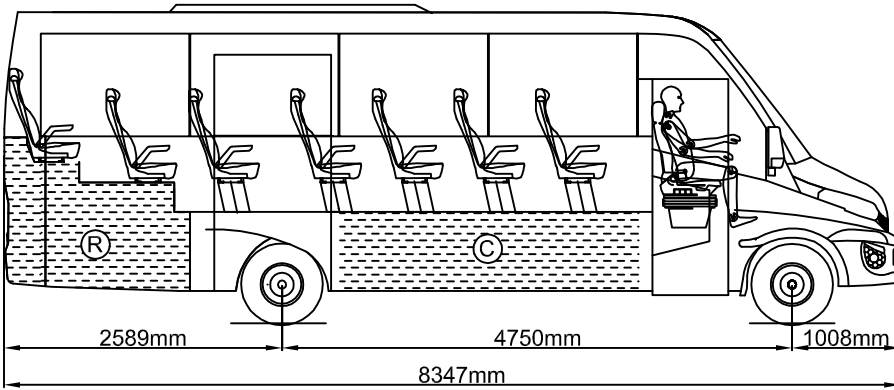

www.indbus.eu

Máximo L Touristic

with rear emergency door
Iveco Daily

Seats 29+1+1

LUGGAGE COMPARTMENTS:

- © central:
 - left: 0.7 m³
 - right: 1 m³
- ® rear: 3.8 m³
- Total: 5.5 m³