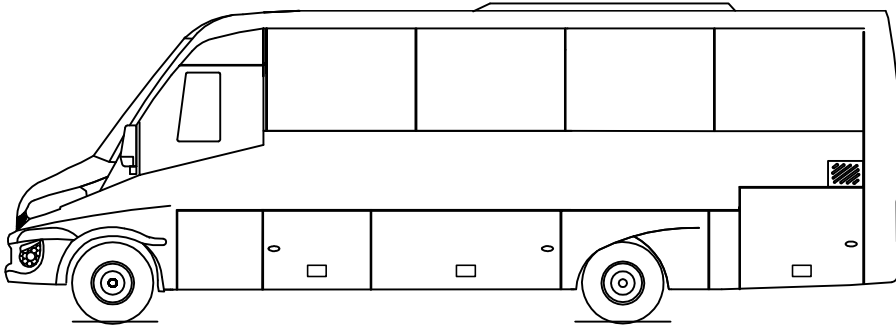

www.indbus.eu

Máximo L Touristic

with rear emergency door
Iveco Daily

Seats 29+1+1

LUGGAGE COMPARTMENTS:

- © central:
 - left: 0.7 m³
 - right: 1 m³
- ® rear: 3.8 m³
- Total: 5.5 m³