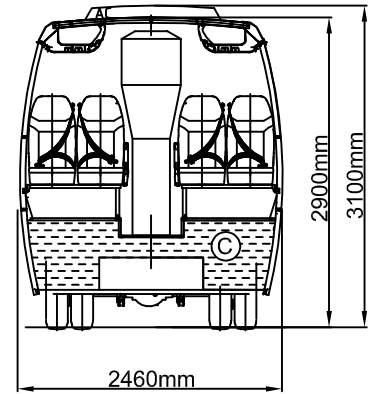

www.indbus.eu

Máximo L Touristic

with rear emergency door
Iveco Daily

Seats 29+1+1

LUGGAGE COMPARTMENTS:

- © central:
 - left: 0.7 m³
 - right: 1 m³
- ® rear: 3.8 m³
- Total: 5.5 m³