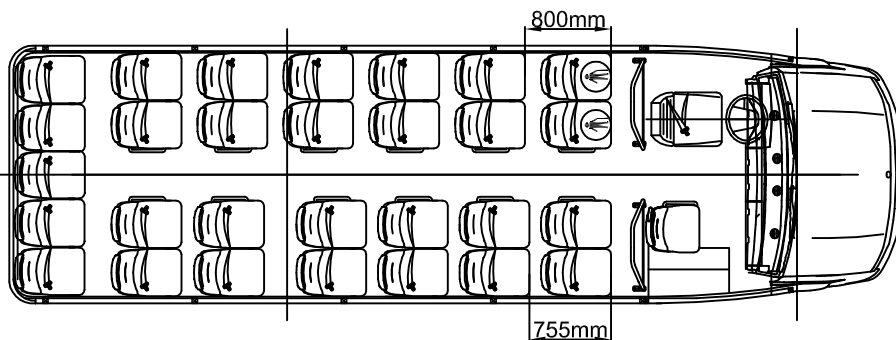

www.indbus.eu

Máximo L Touristic

with rear emergency door
Iveco Daily

Seats 29+1+1

LUGGAGE COMPARTMENTS:

- © central:
 - left: 0.7 m³
 - right: 1 m³
- ® rear: 3.8 m³
- Total: 5.5 m³