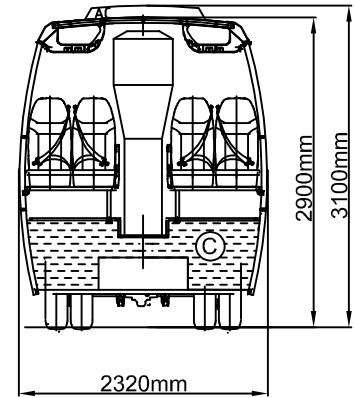

www.indbus.eu

Máximo M Touristic

with rear emergency door
Iveco Daily

Seats 25+1+1

BAGGAGE COMPARTMENTS:

- © central:
 - left: 0.6 m³
 - right: 0.8 m³
- ® rear: 3 m³
- Total: 4.4 m³