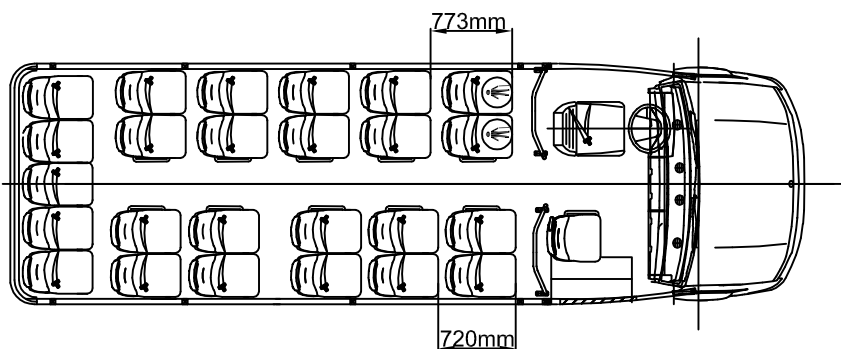

www.indbus.eu

Máximo M Touristic

with rear emergency door
Iveco Daily

Seats 25+1+1

BAGGAGE COMPARTMENTS:

- © central:
 - left: 0.6 m³
 - right: 0.8 m³
- ® rear: 3 m³
- Total: 4.4 m³