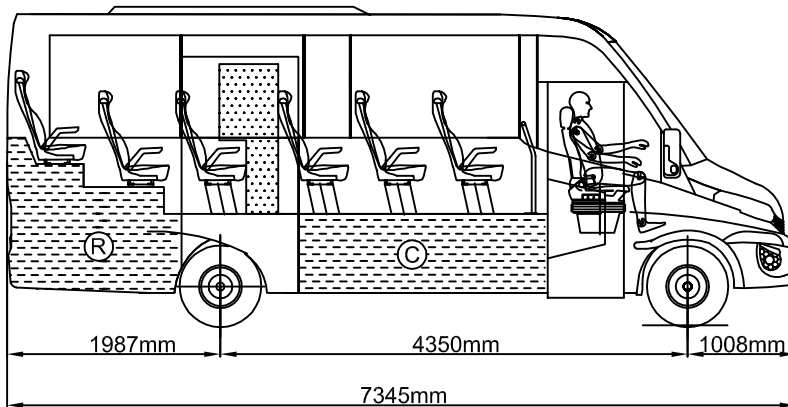

www.indbus.eu

Máximo M Touristic

with rear emergency door
Iveco Daily

Seats 25+1+1

BAGGAGE COMPARTMENTS:

- © central:
 - left: 0.6 m³
 - right: 0.8 m³
- ® rear: 3 m³
- Total: 4.4 m³