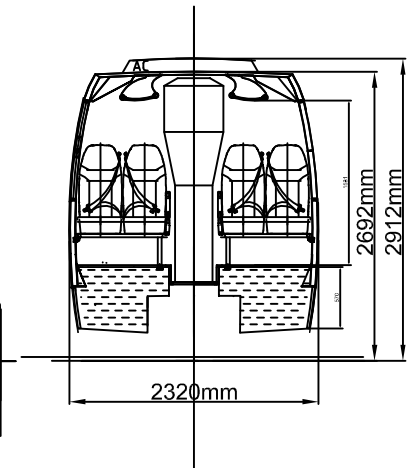

Spartano NL Mixt 2

with rear service door

Iveco Daily

Seats 31+1+1*

www.indbus.eu

*Hosstes seat are optional

LUGGAGE COMPARTMENTS:

central:

left: 0.86 m³

right: 0.86 m³

rear: 0.95 m³

Total: 2.67 m³