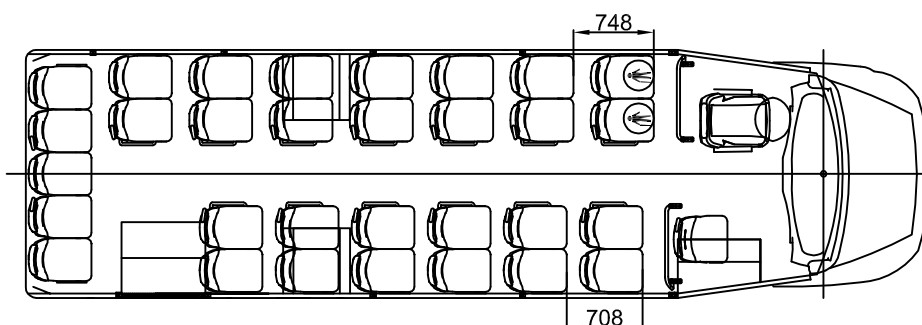

Spartano NL Mixt 2

with rear service door

Iveco Daily

Seats 31+1+1*

www.indbus.eu

*Hosstes seat are optional

LUGGAGE COMPARTMENTS:

central:

left: 0.86 m³

right: 0.86 m³

rear: 0.95 m³

Total: 2.67 m³