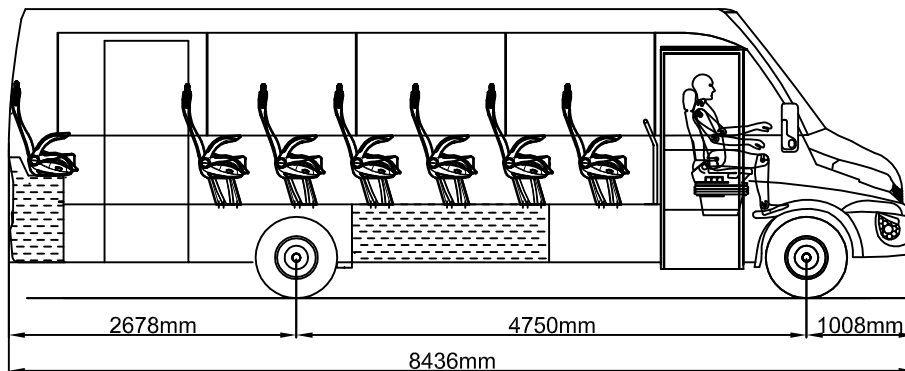

Spartano NL Mixt 2

with rear service door

Iveco Daily

Seats 31+1+1*

www.indbus.eu

*Hosstes seat are optional

LUGGAGE COMPARTMENTS:

central:

left: 0.86 m³

right: 0.86 m³

rear: 0.95 m³

Total: 2.67 m³