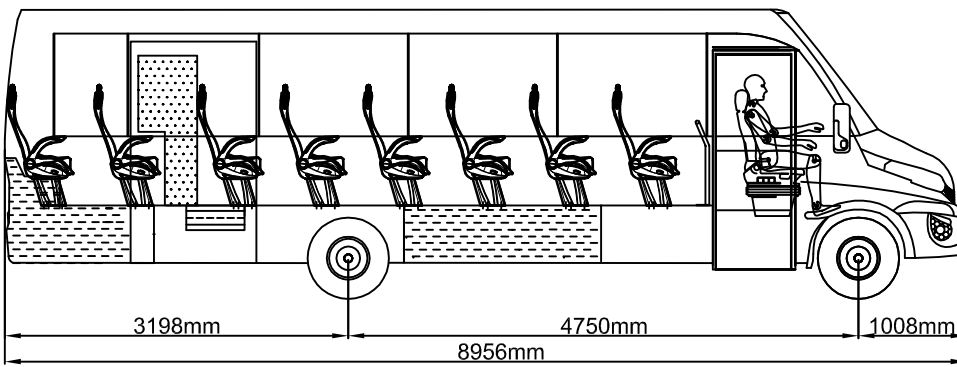

www.indbus.eu

Spartano XL Mixt 1

with rear emergency door

Iveco Daily

Seats 35+1+1*

*Hosstes seat are optional

LUGGAGE COMPARTMENTS:

central:

left: 0.86 m³

right: 0.86 m³

rear: 1.47 m³

Total: 3.49 m³