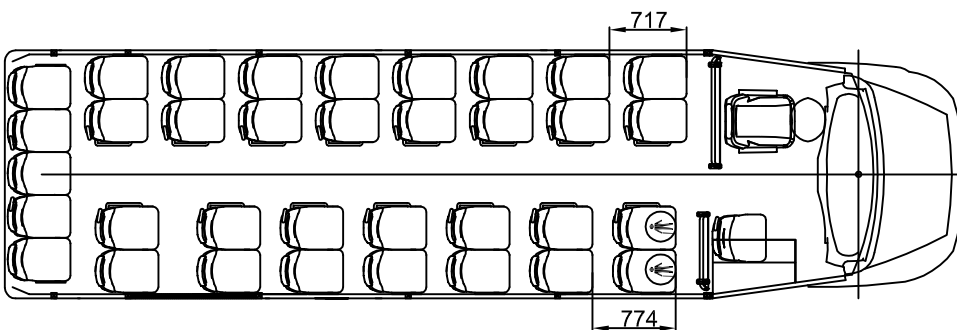

www.indbus.eu

Spartano XL Mixt 1

with rear emergency door

Iveco Daily

Seats 35+1+1*

*Hosstes seat are optional

LUGGAGE COMPARTMENTS:

central:

left: 0.86 m³

right: 0.86 m³

rear: 1.47 m³

Total: 3.49 m³