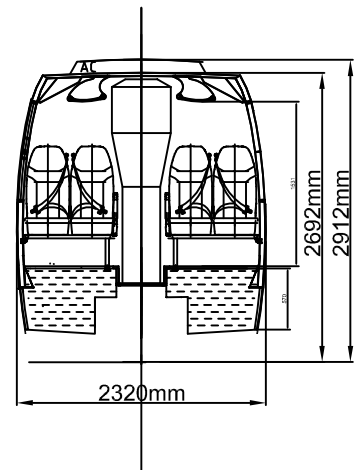

www.indbus.eu

Spartano XL Mixt 1

with rear emergency door

Iveco Daily

Seats 35+1+1*

*Hosstes seat are optional

LUGGAGE COMPARTMENTS:

central:

left: 0.86 m³

right: 0.86 m³

rear: 1.47 m³

Total: 3.49 m³