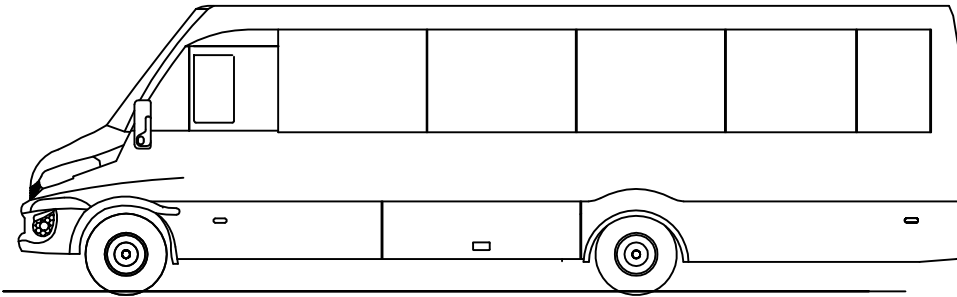

www.indbus.eu

Spartano XL Mixt 1

with rear emergency door

Iveco Daily

Seats 35+1+1*

*Hosstes seat are optional

LUGGAGE COMPARTMENTS:

central:

left: 0.86 m³

right: 0.86 m³

rear: 1.47 m³

Total: 3.49 m³