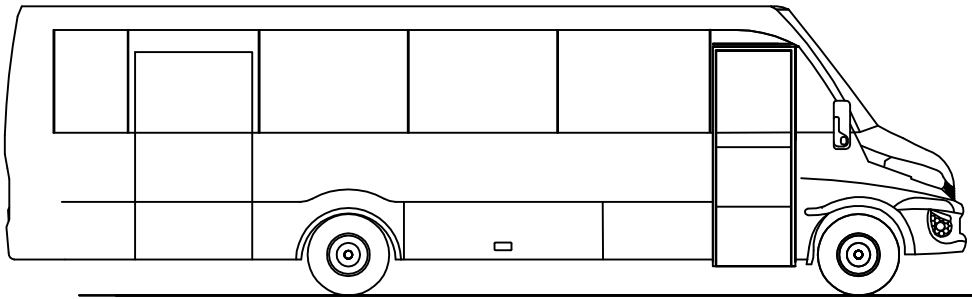

www.indbus.eu

Spartano XL Mixt 1

with rear emergency door

Iveco Daily

Seats 35+1+1*

*Hosstes seat are optional

LUGGAGE COMPARTMENTS:

central:

left: 0.86 m³

right: 0.86 m³

rear: 1.47 m³

Total: 3.49 m³