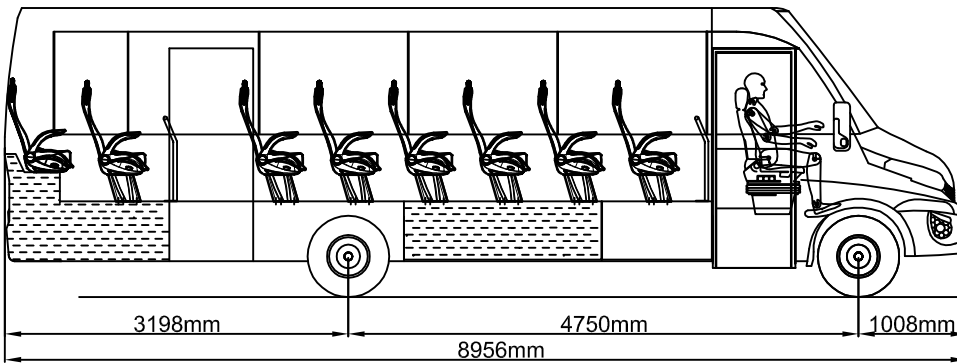

# Spartano XL Mixt 2

with rear service door

www.indbus.eu

Iveco Daily

Seats 35+1+1\*

\*Hosstes seat are optional

Luggage compartment:

central:

left: 0.86 m<sup>3</sup>

right: 0.86 m<sup>3</sup>

rear: 1.87 m<sup>3</sup>

Total: 3.59 m<sup>3</sup>