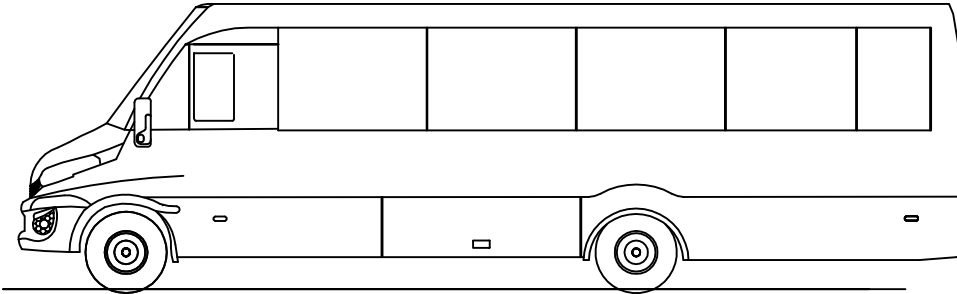

# Spartano XL Mixt 2

with rear service door

www.indbus.eu

Iveco Daily

Seats 35+1+1\*

\*Hosstes seat are optional

Luggage compartment:

central:

left: 0.86 m<sup>3</sup>

right: 0.86 m<sup>3</sup>

rear: 1.87 m<sup>3</sup>

Total: 3.59 m<sup>3</sup>