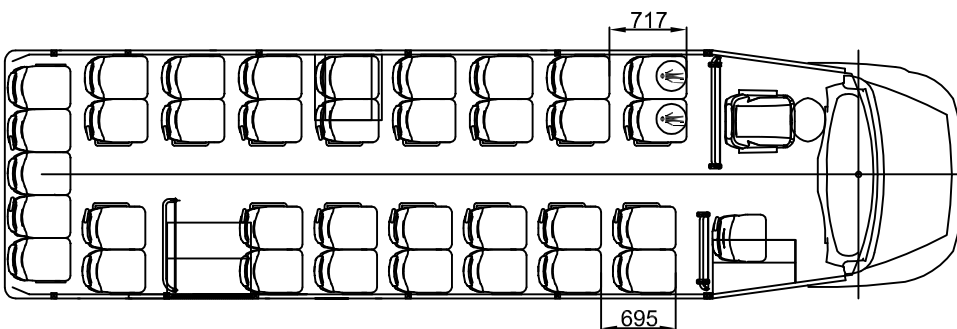

# Spartano XL Mixt 2

with rear service door

www.indbus.eu

Iveco Daily

Seats 35+1+1\*

\*Hosstes seat are optional

Luggage compartment:

central:

left: 0.86 m<sup>3</sup>

right: 0.86 m<sup>3</sup>

rear: 1.87 m<sup>3</sup>

Total: 3.59 m<sup>3</sup>