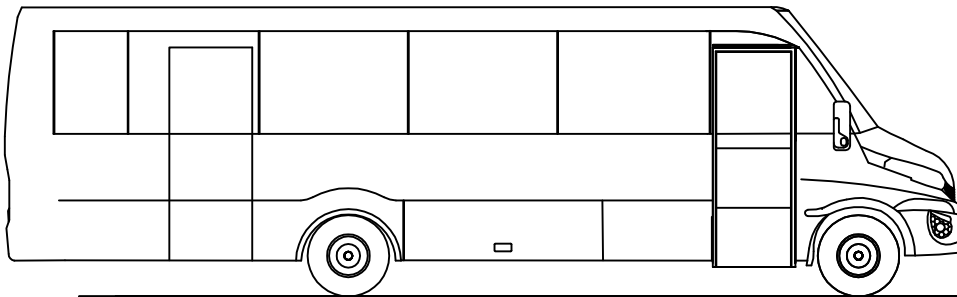

# Spartano XL Mixt 2

with rear service door

www.indbus.eu

Iveco Daily

Seats 35+1+1\*

\*Hosstes seat are optional

Luggage compartment:

central:

left: 0.86 m<sup>3</sup>

right: 0.86 m<sup>3</sup>

rear: 1.87 m<sup>3</sup>

Total: 3.59 m<sup>3</sup>