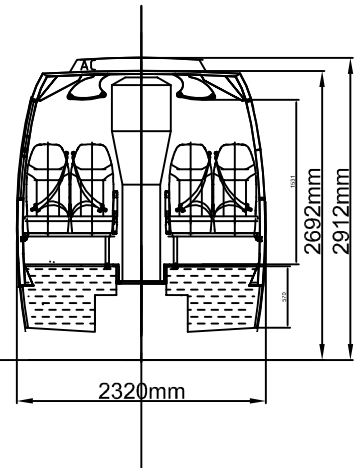

# Spartano XL Mixt 2

with rear service door

www.indbus.eu

Iveco Daily

Seats 35+1+1\*

\*Hosstes seat are optional

Luggage compartment:

central:

left: 0.86 m<sup>3</sup>

right: 0.86 m<sup>3</sup>

rear: 1.87 m<sup>3</sup>

Total: 3.59 m<sup>3</sup>