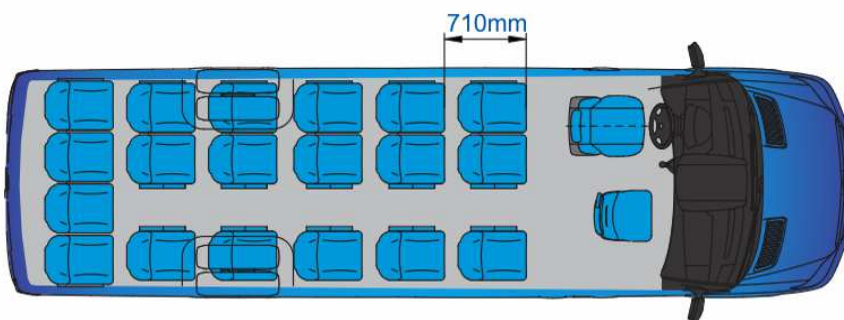

Conversion Touristic

Mercedes Benz Sprinter

Seats 19+1+1

Total luggage: 1m³