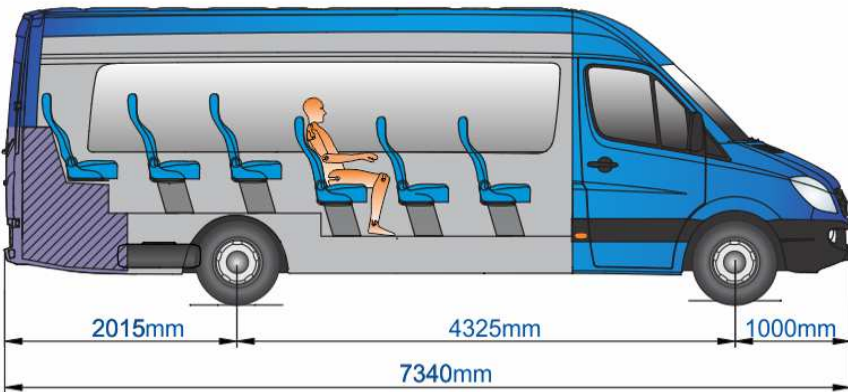

Conversion Touristic

Mercedes Benz Sprinter

Seats 19+1+1

Total luggage: 1m³