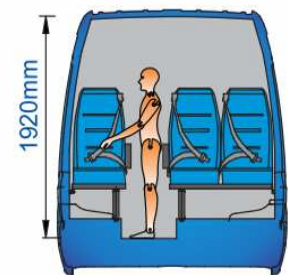

Conversion Touristic

Mercedes Benz Sprinter

Seats 19+1+1

Total luggage: 1m³