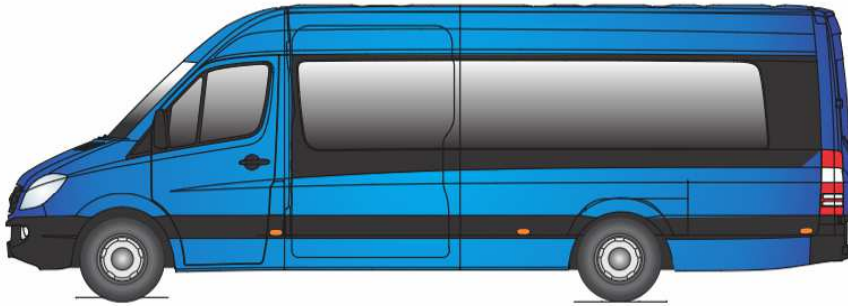

Conversion Touristic

Mercedes Benz Sprinter

Seats 19+1+1

Total luggage: 1m³