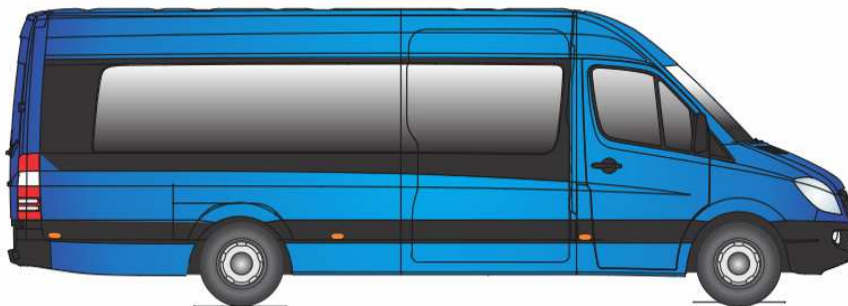

Conversion Touristic

Mercedes Benz Sprinter

Seats 19+1+1

Total luggage: 1m³