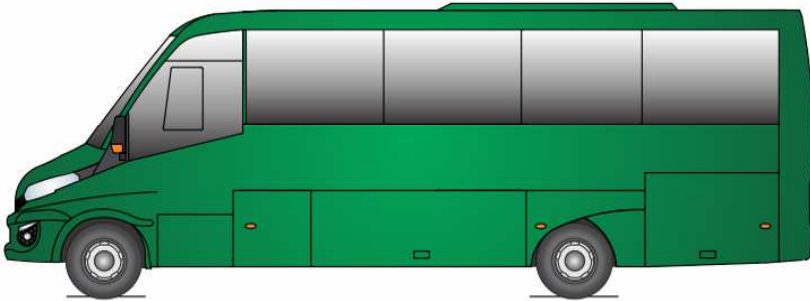

Máximo L Iveco Daily

Seats 29+1+1

LUGGAGE COMPARTMENTS:

© central:	1.7 m ³
® rear:	3.5 m ³
Total:	5.2 m ³