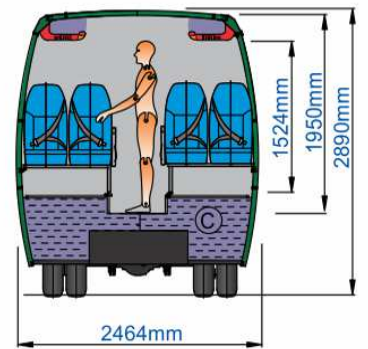

Máximo L Iveco Daily

Seats 29+1+1

LUGGAGE COMPARTMENTS:

© central:	1.7 m ³
® rear:	3.5 m ³
Total:	5.2 m ³