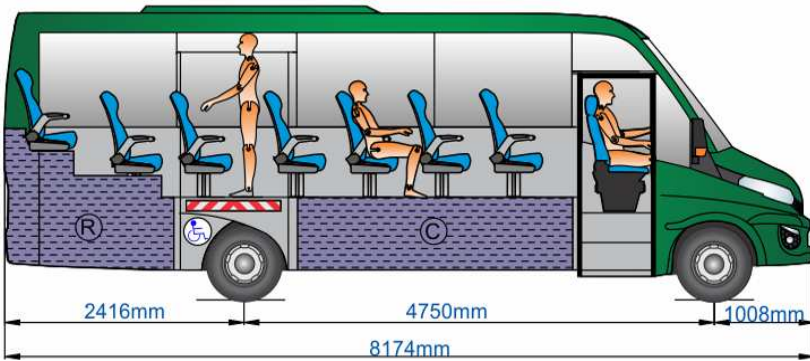

Máximo L Iveco Daily

Seats 29+1+1

LUGGAGE COMPARTMENTS:

© central:	1.7 m ³
® rear:	3.5 m ³
Total:	5.2 m ³