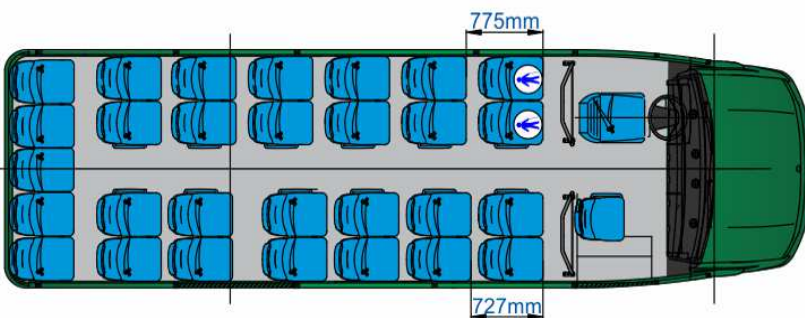

Máximo L Iveco Daily

Seats 29+1+1

LUGGAGE COMPARTMENTS:

© central:	1.7 m ³
® rear:	3.5 m ³
Total:	5.2 m ³