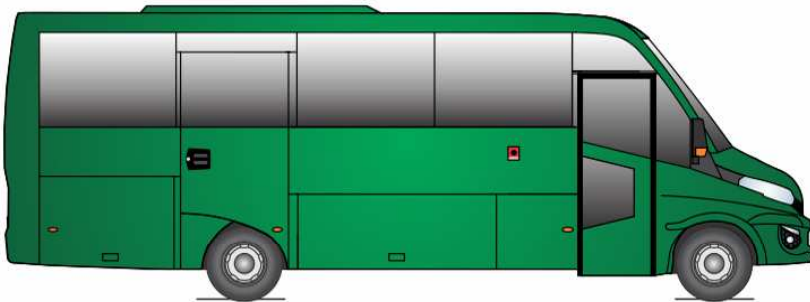

Máximo L Iveco Daily

Seats 29+1+1

LUGGAGE COMPARTMENTS:

© central:	1.7 m ³
® rear:	3.5 m ³
Total:	5.2 m ³