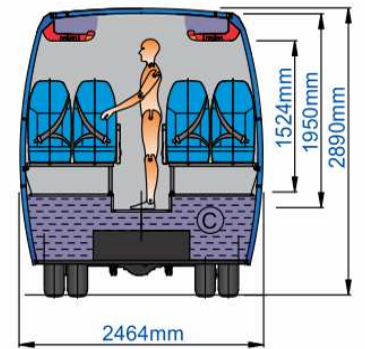

Máximo M Volkswagen Crafter

Seats 25+1+1

LUGGAGE COMPARTMENTS:

© central:	1.4 m ³
® rear:	3.2 m ³
Total:	4.6 m³