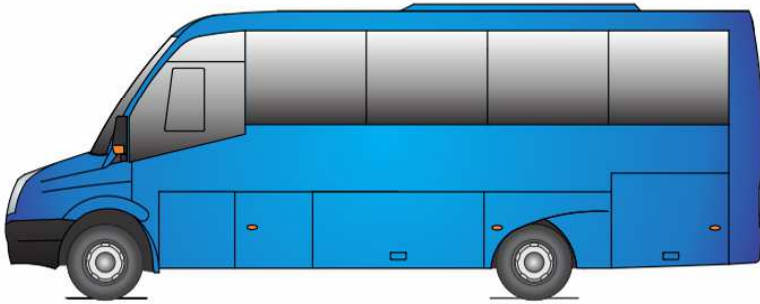

Máximo M Volkswagen Crafter

Seats 25+1+1

LUGGAGE COMPARTMENTS:

© central:	1.4 m ³
® rear:	3.2 m ³
Total:	4.6 m³