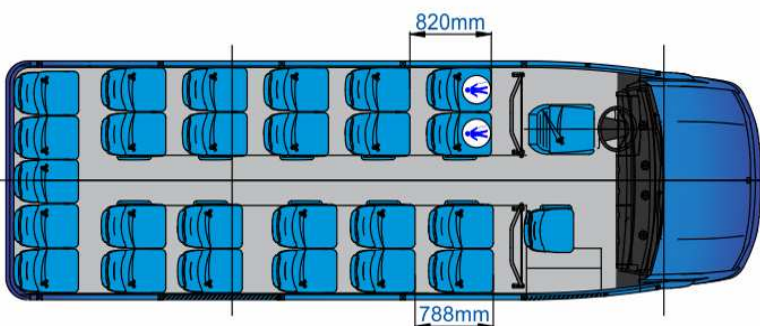

Máximo M Volkswagen Crafter

Seats 25+1+1

LUGGAGE COMPARTMENTS:

© central:	1.4 m ³
® rear:	3.2 m ³
Total:	4.6 m³