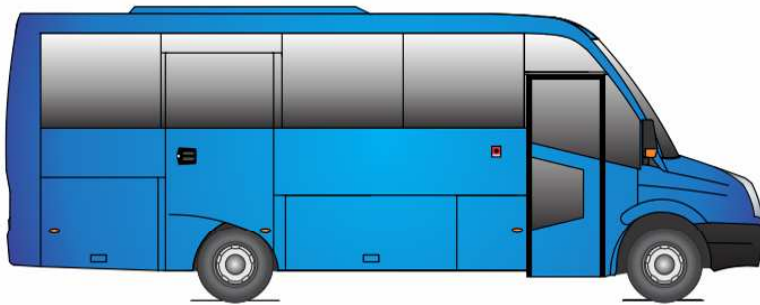

Máximo M Volkswagen Crafter

Seats 25+1+1

LUGGAGE COMPARTMENTS:

© central:	1.4 m ³
® rear:	3.2 m ³
Total:	4.6 m³