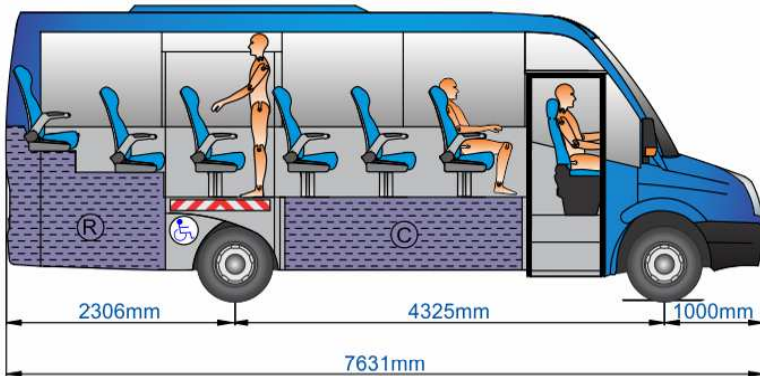

Máximo M Volkswagen Crafter

Seats 25+1+1

LUGGAGE COMPARTMENTS:

© central:	1.4 m ³
® rear:	3.2 m ³
Total:	4.6 m³