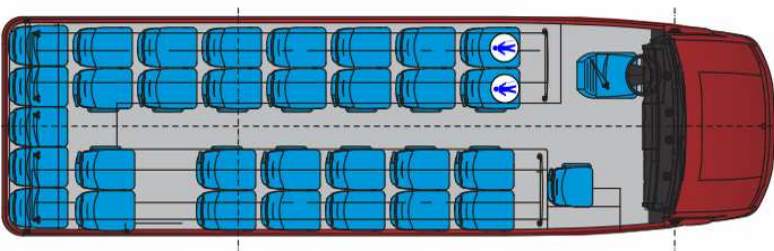

## Seats 31+1+1

### LUGGAGE COMPARTMENTS:

|            |                    |
|------------|--------------------|
| © central: | 1.2 m <sup>3</sup> |
| ® rear:    | 2.3 m <sup>3</sup> |
| Total:     | 3.5 m <sup>3</sup> |