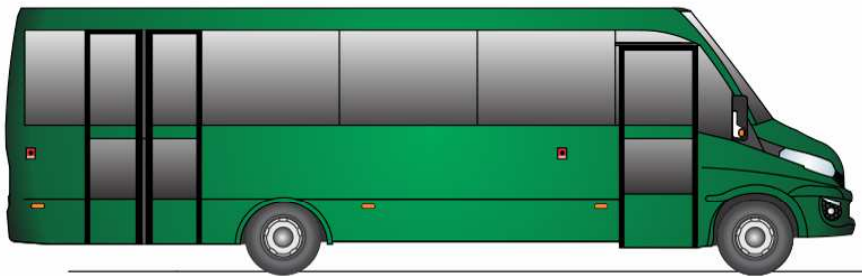

Spartano L City Iveco Daily

**Seats 16 +1
+ 1 wheel chair**