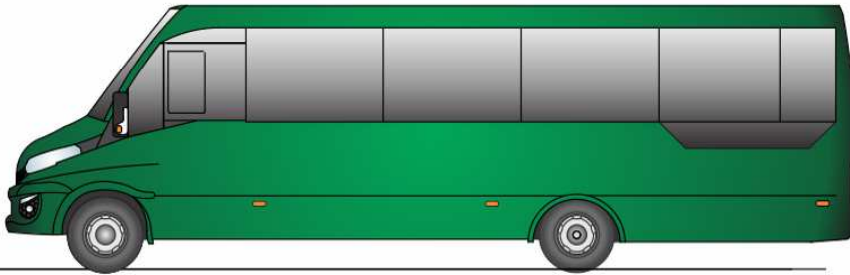

Spartano L City Iveco Daily

**Seats 16 +1
+ 1 wheel chair**