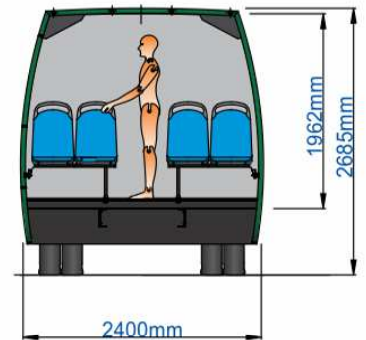

Spartano L City Iveco Daily

**Seats 16 +1
+ 1 wheel chair**