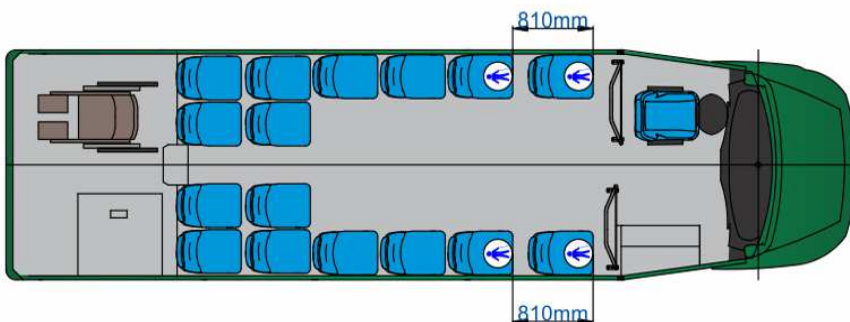

Spartano L City Iveco Daily

**Seats 16 +1
+ 1 wheel chair**