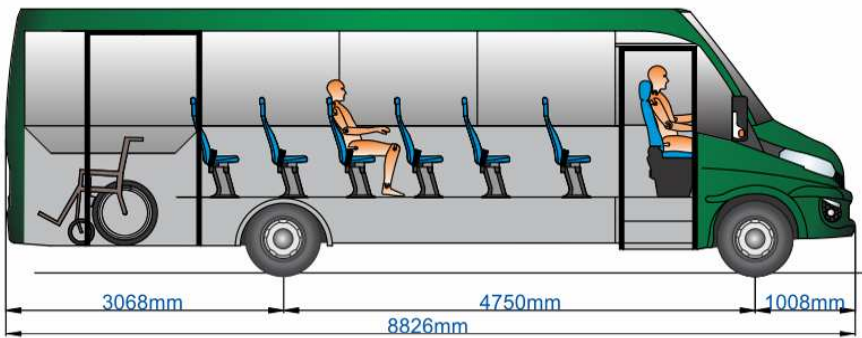

Spartano L City Iveco Daily

**Seats 16 +1
+ 1 wheel chair**