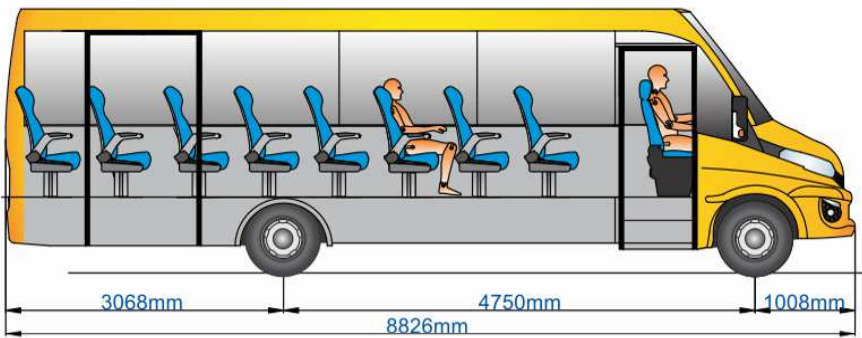

# Spartano L Intercity II Iveco Daily

**Seats 31+1  
+6 standing people**