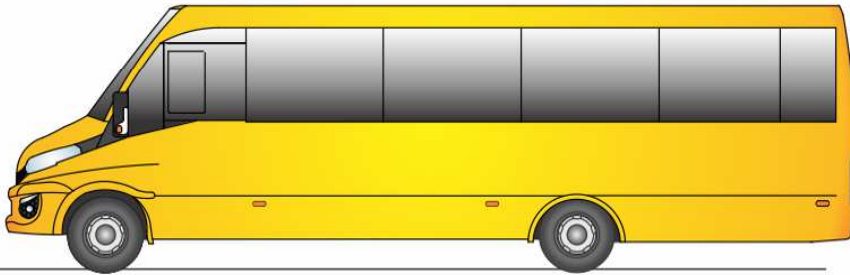

# Spartano L Intercity II Iveco Daily

**Seats 31+1  
+6 standing people**