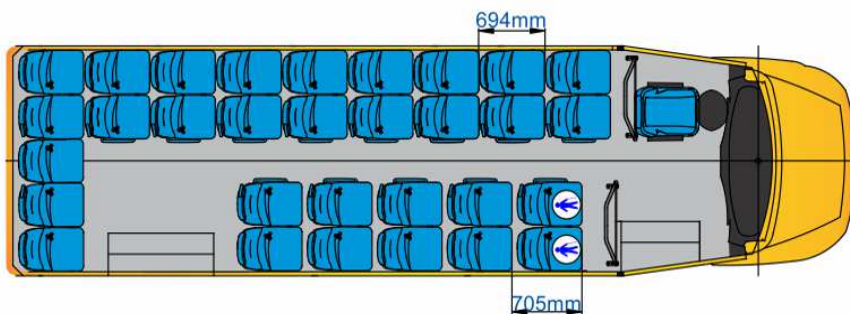

# Spartano L Intercity II Iveco Daily

**Seats 31+1  
+6 standing people**