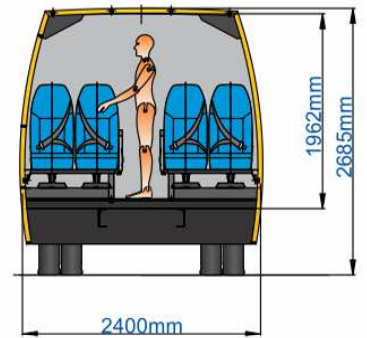

# Spartano L Intercity II Iveco Daily

**Seats 31+1  
+6 standing people**