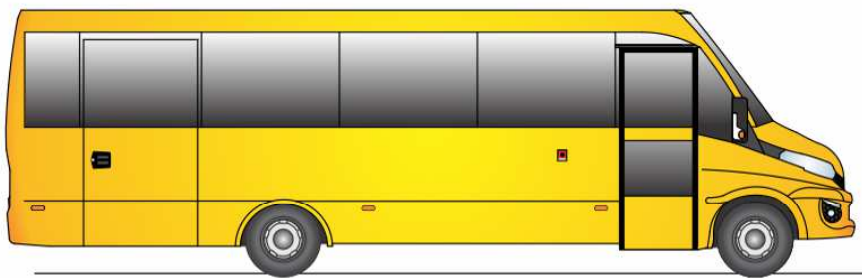

Spartano L School Bus Iveco Daily

Seats 35+1+1