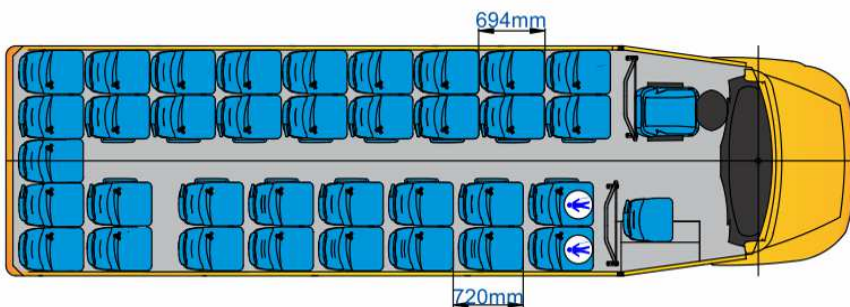

Spartano L School Bus Iveco Daily

Seats 35+1+1