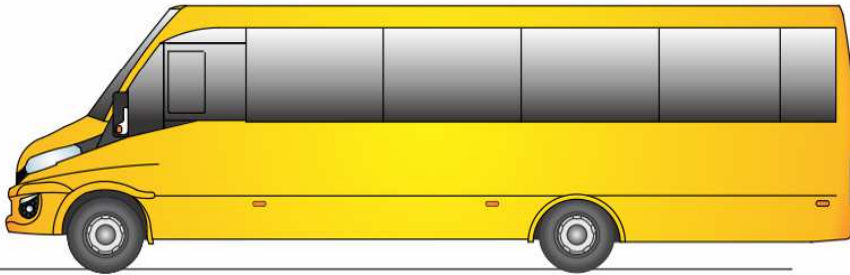

Spartano L School Bus Iveco Daily

Seats 35+1+1