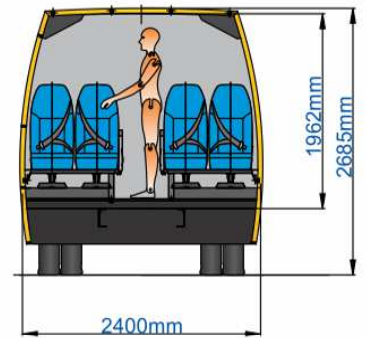

Spartano L School Bus Iveco Daily

Seats 35+1+1