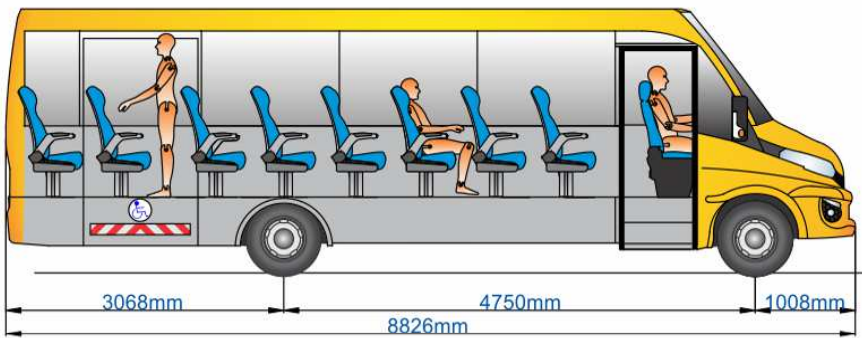

Spartano L School Bus Iveco Daily

Seats 35+1+1