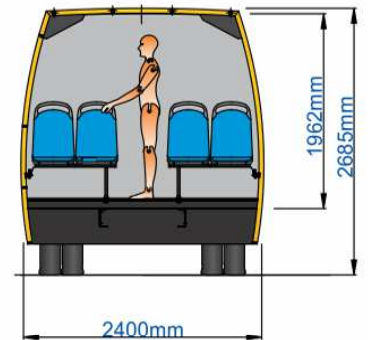

Spartano S City Volkswagen Crafter

**Seats 14 +1
+ 21 standing people
+ 1 wheel chair**