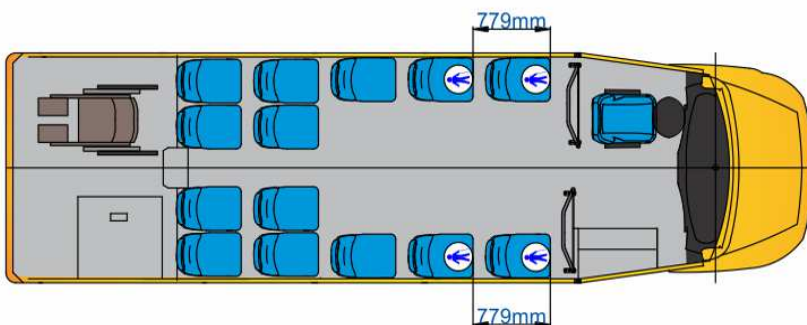

Spartano S City Volkswagen Crafter

**Seats 14 +1
+ 21 standing people
+ 1 wheel chair**