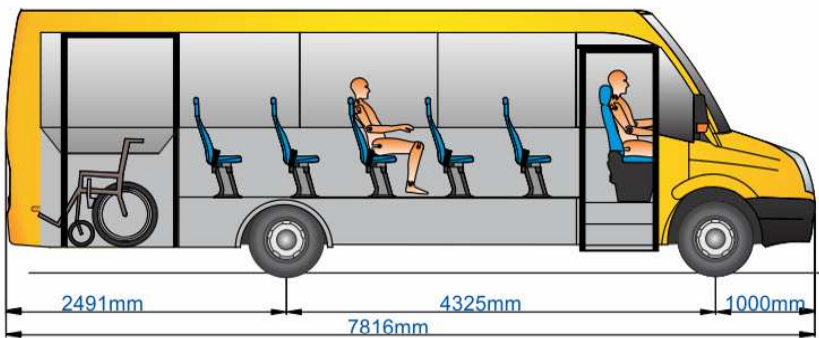

Spartano S City Volkswagen Crafter

**Seats 14 +1
+ 21 standing people
+ 1 wheel chair**