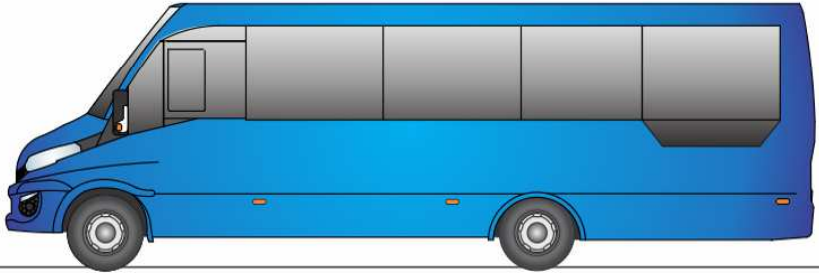

Spartano S City Iveco Daily

**Seats 14 +1
+ 1 wheel chair**