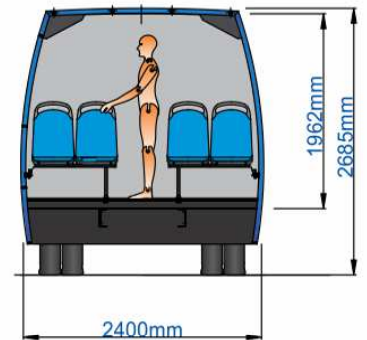

Spartano S City Iveco Daily

**Seats 14 +1
+ 1 wheel chair**