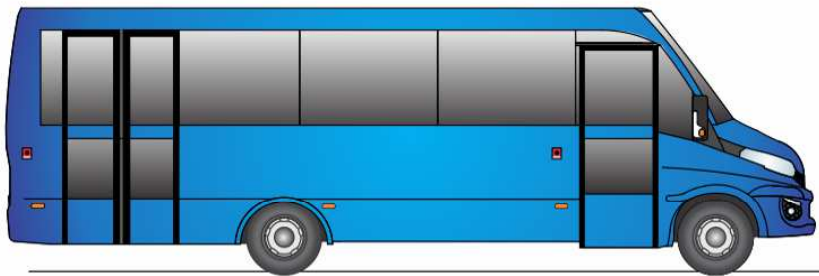

Spartano S City Iveco Daily

**Seats 14 +1
+ 1 wheel chair**