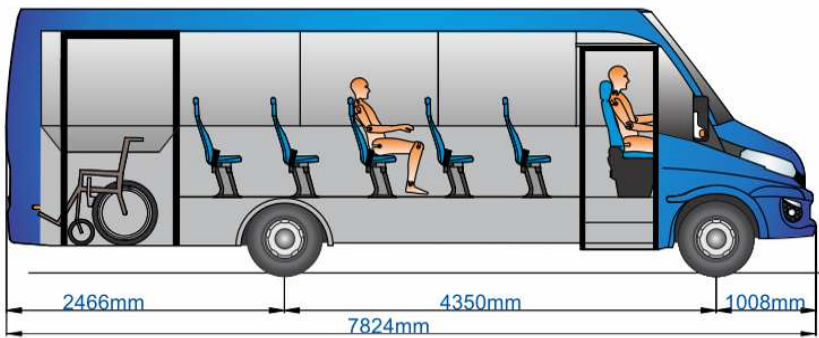

Spartano S City Iveco Daily

**Seats 14 +1
+ 1 wheel chair**