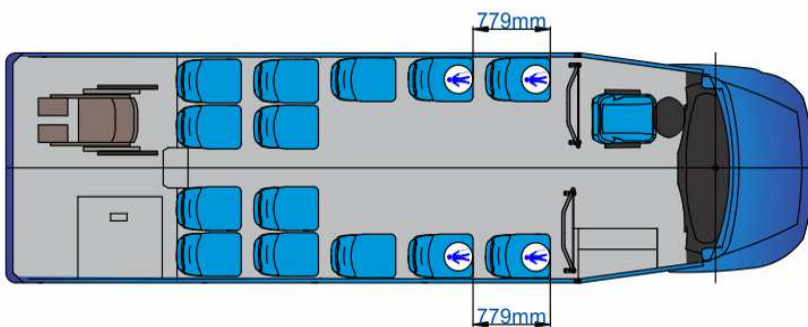

Spartano S City Iveco Daily

**Seats 14 +1
+ 1 wheel chair**