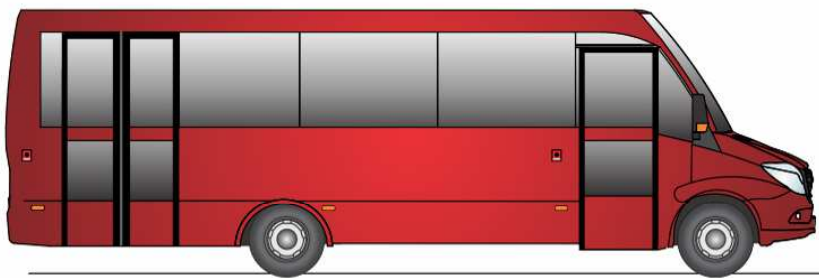

Spartano S City Mercedes Benz Sprinter

**Seats 14 +1
+ 21 standing people
+ 1 wheel chair**