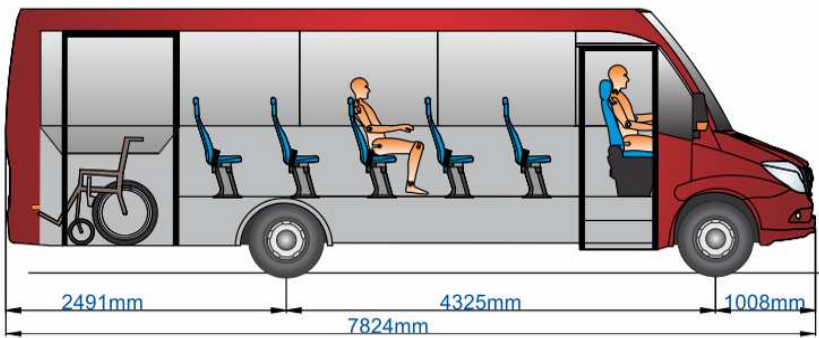

Spartano S City Mercedes Benz Sprinter

**Seats 14 +1
+ 21 standing people
+ 1 wheel chair**