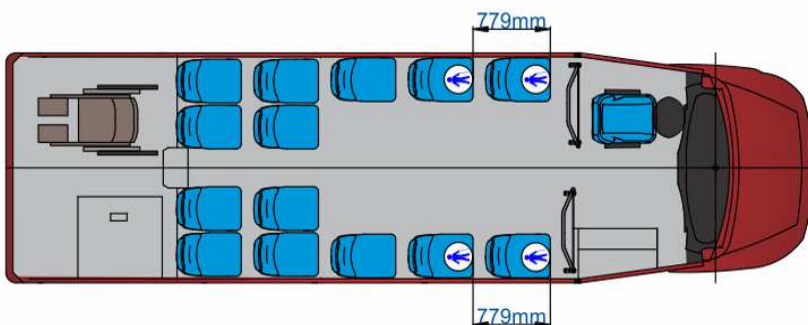

Spartano S City Mercedes Benz Sprinter

**Seats 14 +1
+ 21 standing people
+ 1 wheel chair**