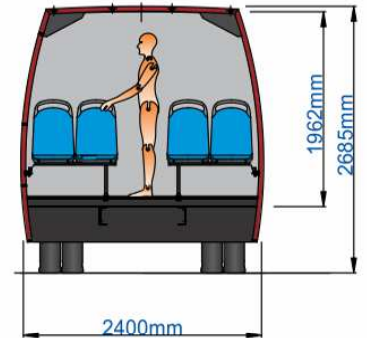

Spartano S City Mercedes Benz Sprinter

**Seats 14 +1
+ 21 standing people
+ 1 wheel chair**