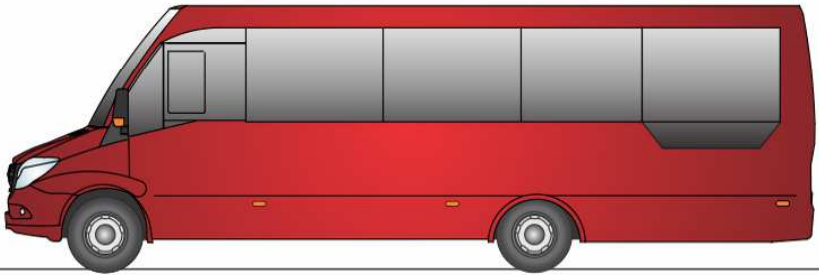

Spartano S City Mercedes Benz Sprinter

**Seats 14 +1
+ 21 standing people
+ 1 wheel chair**