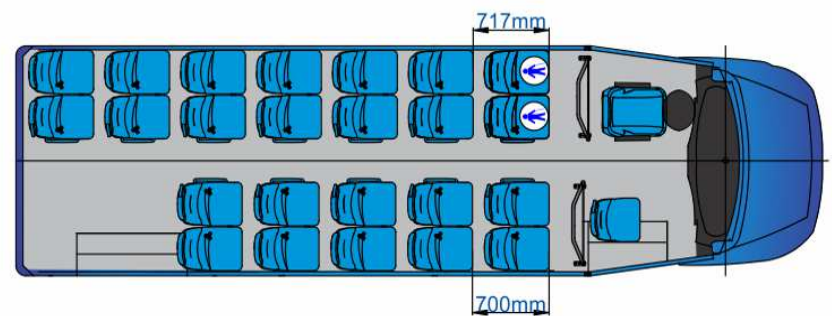

Spartano S Intercity II Iveco Daily

Seats 24+1+1