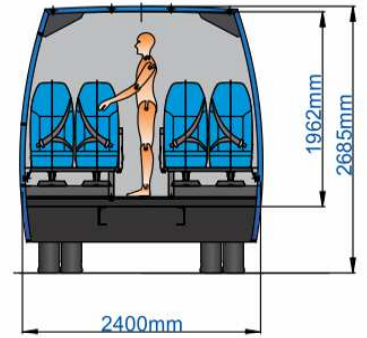

Spartano S Intercity II Iveco Daily

Seats 24+1+1