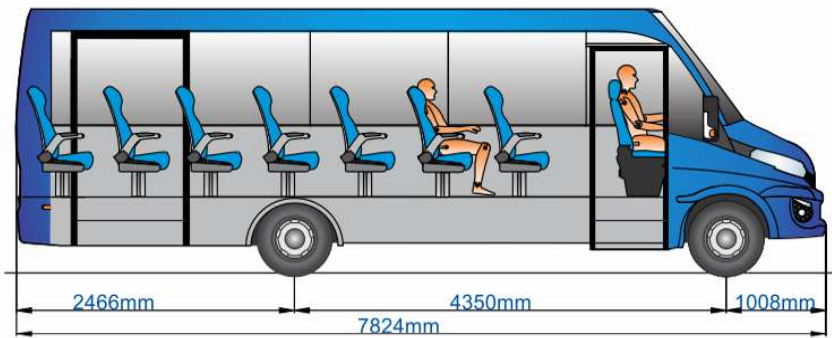

Spartano S Intercity II Iveco Daily

Seats 24+1+1