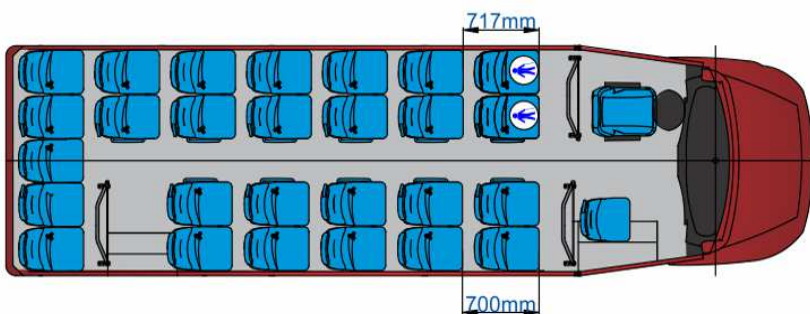

Spartano S Intercity I Iveco Daily

Seats 27+1+1

**LUGGAGE
COMPARTMENTS:**

® rear: 1.5 m³