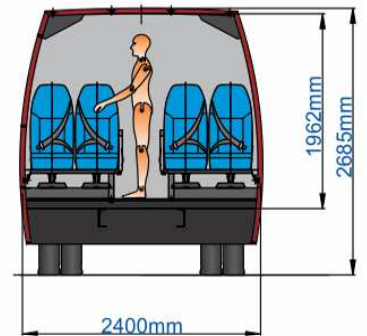

Spartano S Intercity I Iveco Daily

Seats 27+1+1

**LUGGAGE
COMPARTMENTS:**

® rear: 1.5 m³