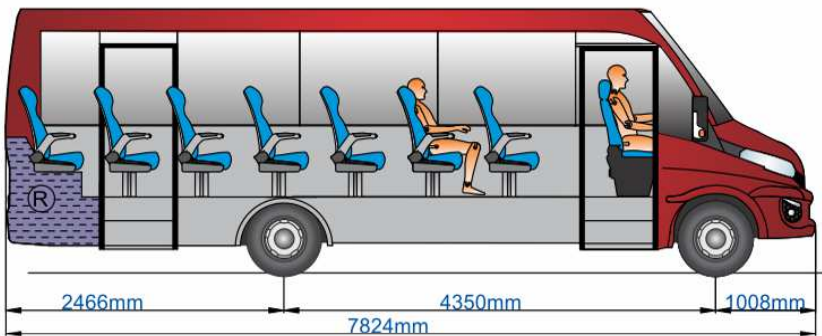

Spartano S Intercity I Iveco Daily

Seats 27+1+1

**LUGGAGE
COMPARTMENTS:**

® rear: 1.5 m³