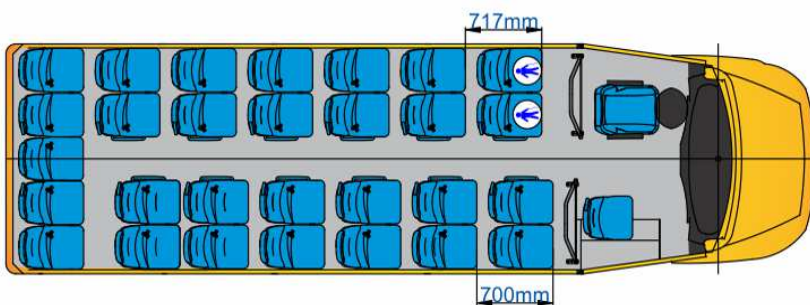

Spartano S School Bus Iveco Daily

Seats 29+1+1