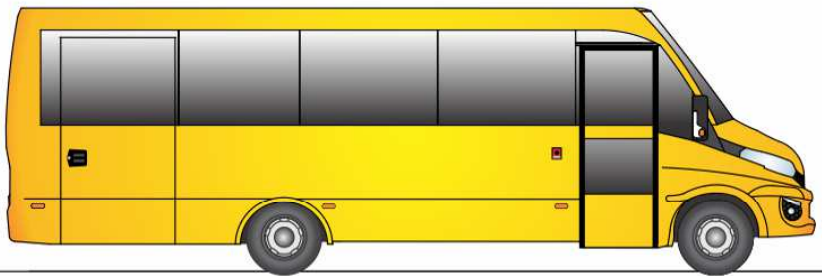

Spartano S School Bus Iveco Daily

Seats 29+1+1