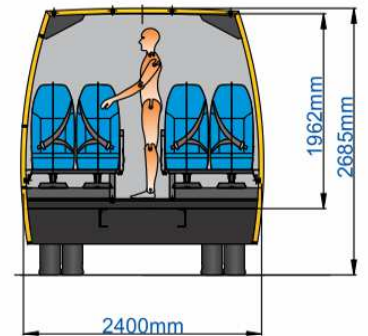

Spartano S School Bus Iveco Daily

Seats 29+1+1