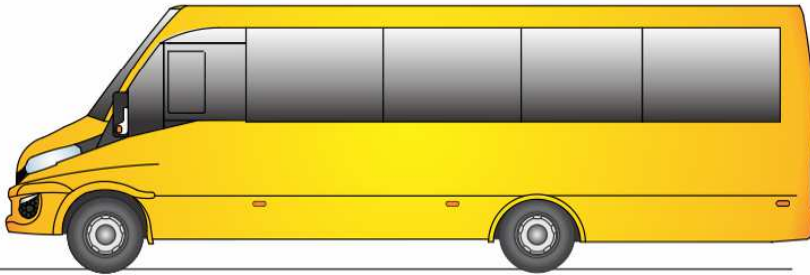

Spartano S School Bus Iveco Daily

Seats 29+1+1