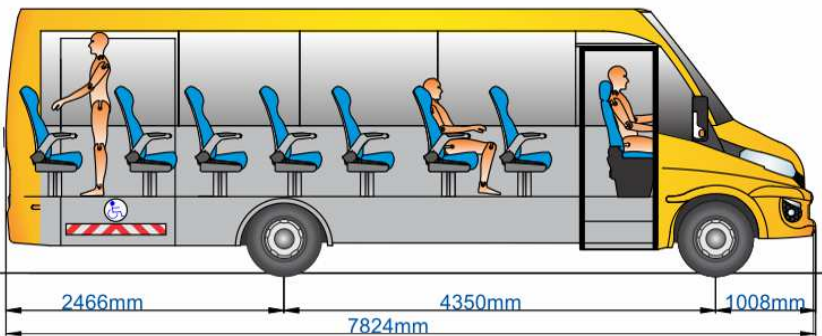

Spartano S School Bus Iveco Daily

Seats 29+1+1