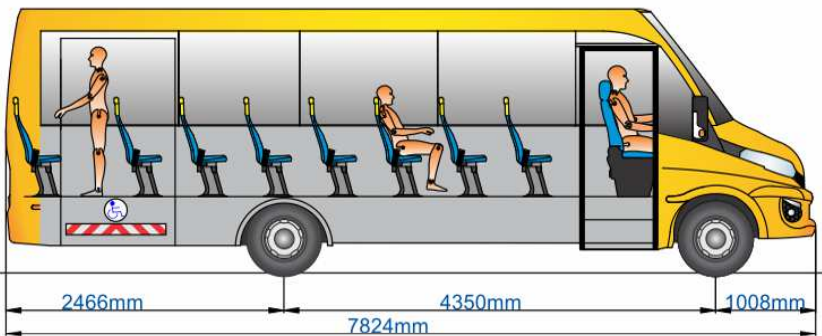

Spartano S Scuolabus Iveco Daily

Seats 44+1+1