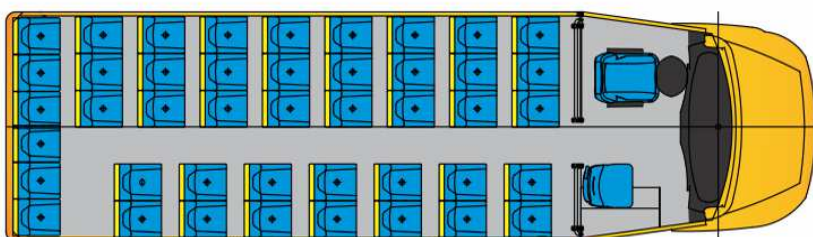

Spartano S Scuolabus Iveco Daily

Seats 44+1+1