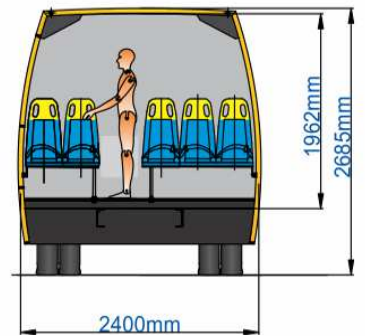

Spartano S Scuolabus Iveco Daily

Seats 44+1+1