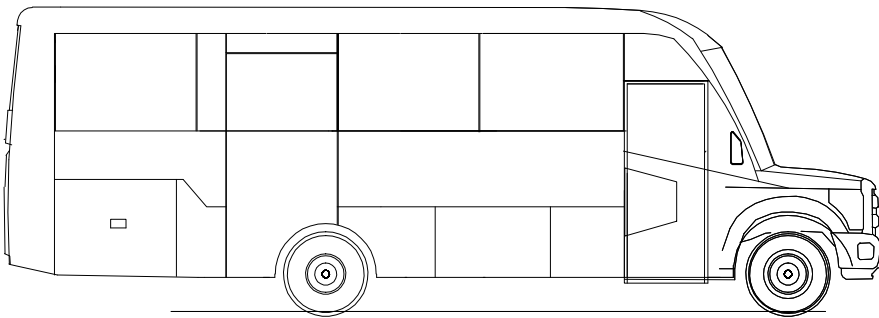

www.indbus.eu

INDBUS FORD L

Seats 29+1+1

LUGGAGE COMPARTMENTS:

- © central: 60 ft³ (1.7 m³)
- ® rear: 124 ft³ (3.5 m³)
- Total: 184 ft³ (5.2 m³)**