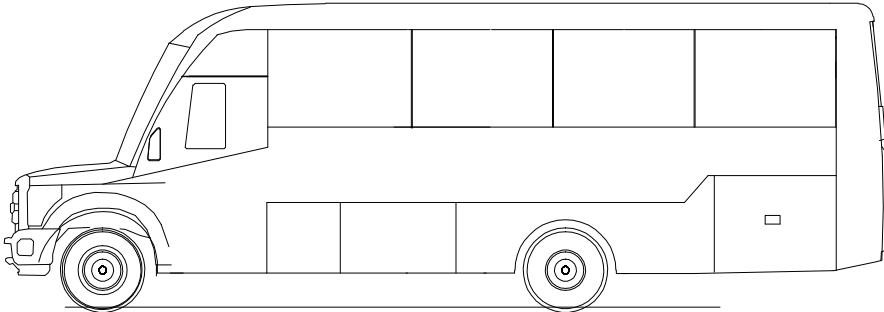

www.indbus.eu

INDBUS FORD L

Seats 29+1+1

LUGGAGE COMPARTMENTS:

- © central: 60 ft³ (1.7 m³)
- ® rear: 124 ft³ (3.5 m³)
- Total: 184 ft³ (5.2 m³)**