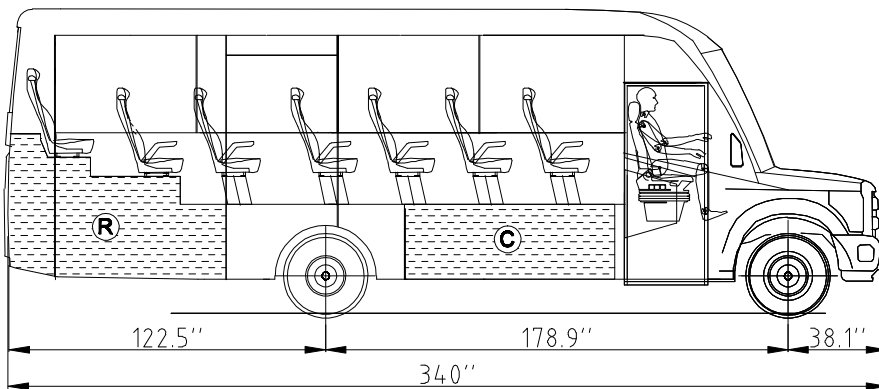

www.indbus.eu

INDBUS FORD L

Seats 29+1+1

LUGGAGE COMPARTMENTS:

- © central: 60 ft³ (1.7 m³)
- ® rear: 124 ft³ (3.5 m³)
- Total: 184 ft³ (5.2 m³)**