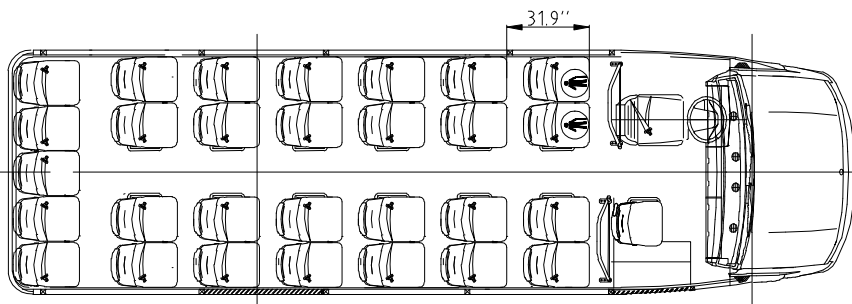

www.indbus.eu

INDBUS FORD L

Seats 29+1+1

LUGGAGE COMPARTMENTS:

- © central: 60 ft³ (1.7 m³)
- ® rear: 124 ft³ (3.5 m³)
- Total: 184 ft³ (5.2 m³)**