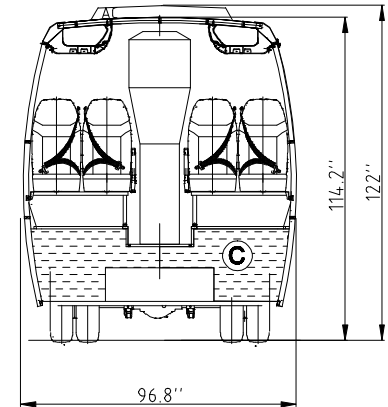

www.indbus.eu

INDBUS FORD L

Seats 29+1+1

LUGGAGE COMPARTMENTS:

- © central: 60 ft³ (1.7 m³)
- ® rear: 124 ft³ (3.5 m³)
- Total: 184 ft³ (5.2 m³)**