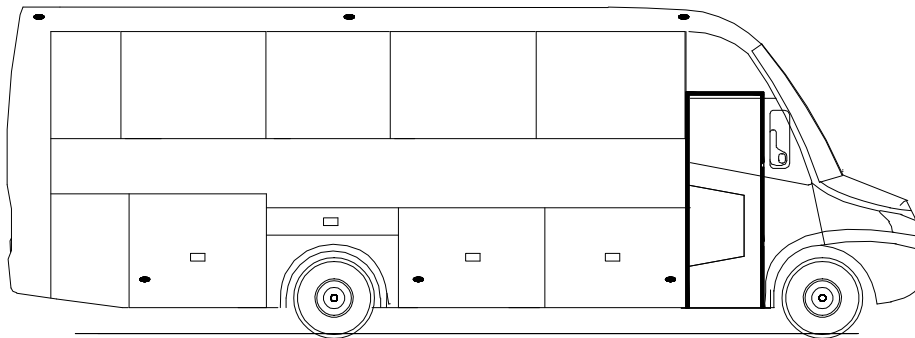

# INDBUS XL FORD

Seats 37+1+1

**LUGGAGE COMPARTMENTS:**  
Total: 336 ft<sup>3</sup>