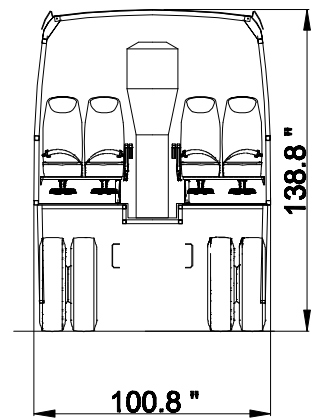

# INDBUS XL FORD

Seats 37+1+1

**LUGGAGE COMPARTMENTS:**  
Total: 336 ft<sup>3</sup>