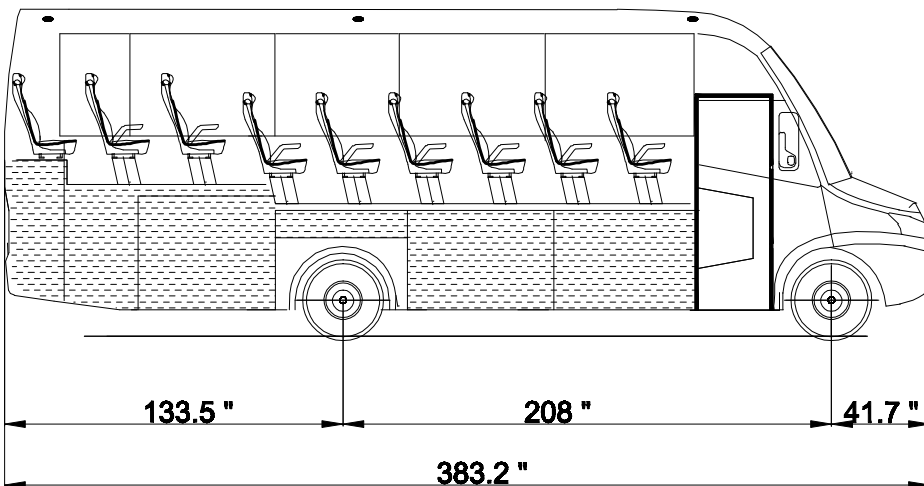

# INDBUS XL FORD

Seats 37+1+1

**LUGGAGE COMPARTMENTS:**  
Total: 336 ft<sup>3</sup>