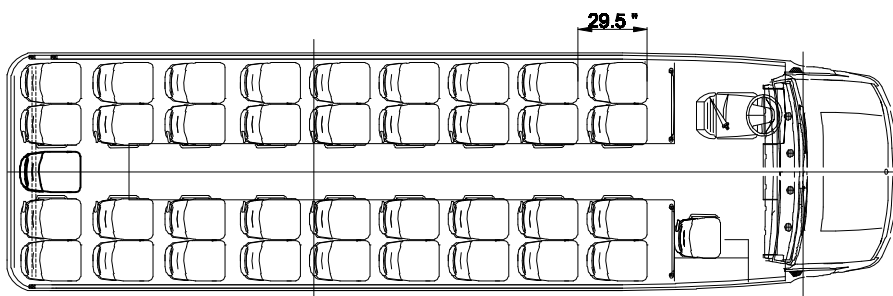

# INDBUS XL FORD

Seats 37+1+1

**LUGGAGE COMPARTMENTS:**  
Total: 336 ft<sup>3</sup>