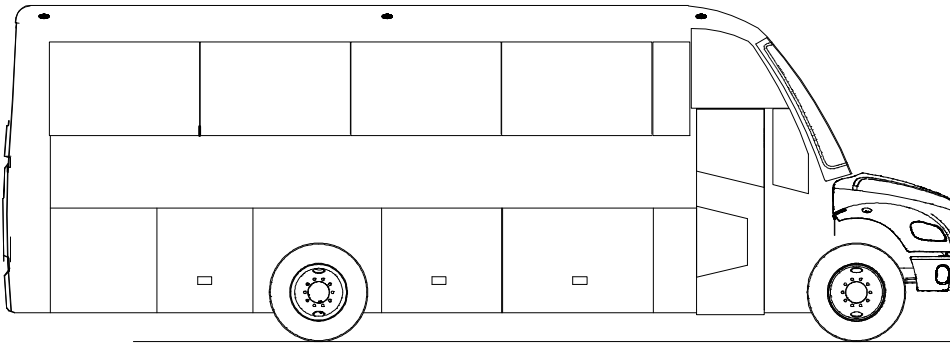

INDBUS L FREIGHTLINER

Seats 37+1

www.indbus.eu

**LUGGAGE
COMPARTMENTS:**
Total: 336 ft³