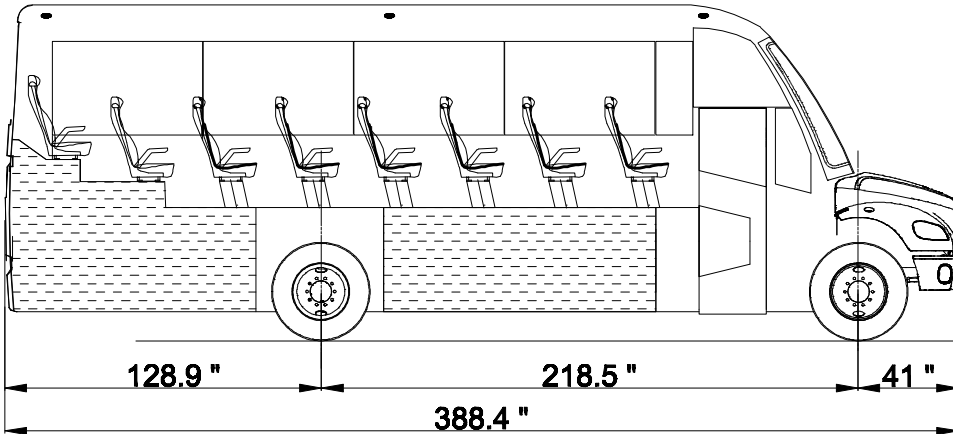

INDBUS L FREIGHTLINER

Seats 37+1

www.indbus.eu

**LUGGAGE
COMPARTMENTS:**
Total: 336 ft³