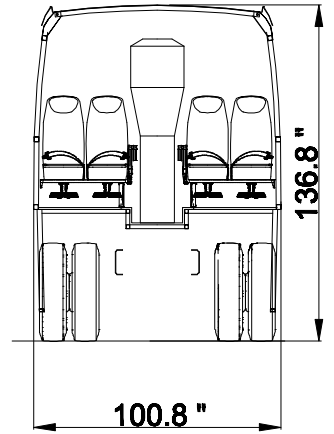

INDBUS L FREIGHTLINER

Seats 37+1

www.indbus.eu

**LUGGAGE
COMPARTMENTS:**
Total: 336 ft³