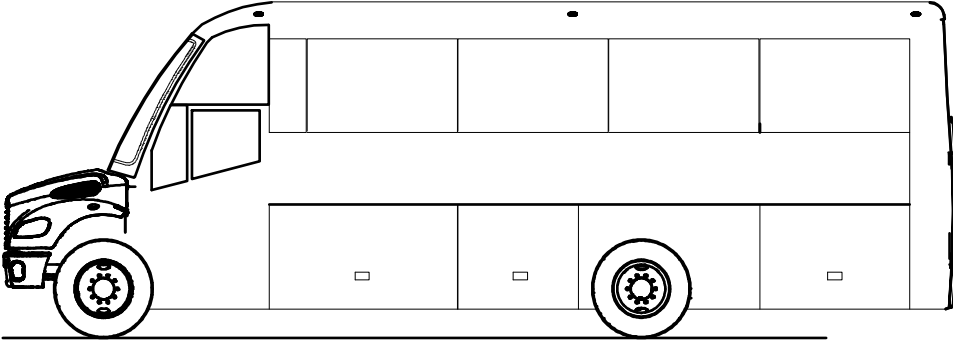

INDBUS L FREIGHTLINER

Seats 37+1

www.indbus.eu

**LUGGAGE
COMPARTMENTS:**
Total: 336 ft³