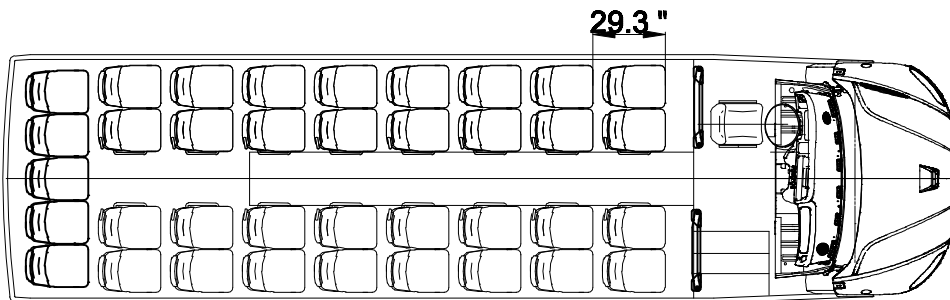

INDBUS L FREIGHTLINER

Seats 37+1

www.indbus.eu

**LUGGAGE
COMPARTMENTS:**
Total: 336 ft³